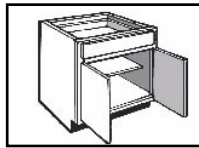

Full Height Door Cabinet

12" Wide to 60" Wide Base Cabinets

B_9 9"W X 34 1/2"H X 24"D
 • No interior shelves
 * Ideal storage for trays, platters, baking sheets, etc.

B_12 12"W X 34 1/2"H X 24"D
 B_15 15"W X 34 1/2"H X 24"D
 B_18 18"W X 34 1/2"H X 24"D
 B_21 21"W X 34 1/2"H X 24"D
 • One fixed half-shelf

B_24 24"W X 34 1/2"H X 24"D
 • One fixed half-shelf

B_27 27"W X 34 1/2"H X 24"D
 B_30 30"W X 34 1/2"H X 24"D
 B_33 33"W X 34 1/2"H X 24"D
 B_36 36"W X 34 1/2"H X 24"D
 B_42 42"W X 34 1/2"H X 24"D
 • One fixed half-shelf