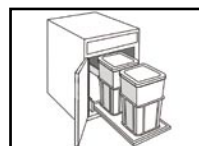

BR_21 21"W X 34 1/2"H X 24"D *shown
BR_42 42"W X 34 1/2"H X 24"D
• Specify left or right door
• Two 35 quart plastic cans