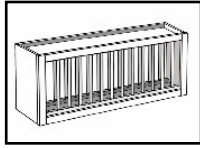

WPR_3015 30"W X 15"H X 12"D *shown
12 plates held
WPR_3615 36"W X 15"H X 12"D
16 plates held