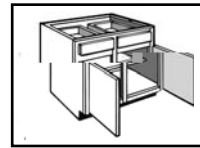

B_27 27"W X 34 1/2"H X 24"D
B_30 30"W X 34 1/2"H X 24"D
B_33 33"W X 34 1/2"H X 24"D
B_36 36"W X 34 1/2"H X 24"D
B_42 42"W X 34 1/2"H X 24"D
• One fixed half-shelf