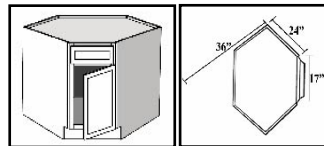

Corner Cabinets w/Blind

Base Corner Cabinet

Corner Cabinet

Lazy Susan Corner Cabinet

Base Recycling Cabinets

Wire Basket Cabinets

BL_27 27"W X 34 1/2"H X 24"D
 BL_30 30"W X 34 1/2"H X 24"D
 BL_33 33"W X 34 1/2"H X 24"D
 BL_36 36"W X 34 1/2"H X 24"D
 BL_42 42"W X 34 1/2"H X 24"D
 BL_48 48"W X 34 1/2"H X 24"D
 • Blind is 18" Center Stile is 5"
 • Order BR for blind right or BL for blind left. (Illustration is blind right)
 • Order 3" - 6" smaller than wall space