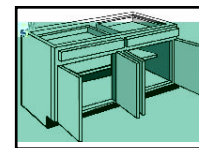

B_48 48"W X 34 1/2"H X 24"D
• One fixed half-shelf