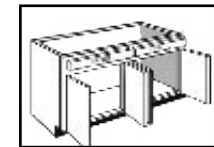

VN_24 24"W X 30"H X 18"D

VN_30 30"W X 30"H X 18"D
VN_36 36"W X 30"H X 18"D
VN_42 42"W X 30"H X 18"D

VN_48 48"W X 30"H X 18"D

Tilt-Out Tray

.TO
Add .TO to the end of sink base cabinets & sink fronts model numbers to include tilt-out tray.