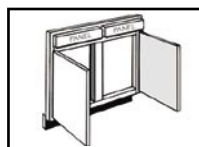

Sink Fronts

Oven Cabinets

Utility Cabinets

Pantries with Pullouts

B_24SF 24"W X 34 1/2"H

B_27SF 27"W X 34 1/2"H
 B_30SF 30"W X 34 1/2"H
 B_33SF 33"W X 34 1/2"H
 B_36SF 36"W X 34 1/2"H
 B_42SF 42"W X 34 1/2"H

B_48SF 48"W X 34 1/2"H

OV_24 24"W X 84"H X 24"D
 OV_27 27"W X 84"H X 24"D
 OV_30 30"W X 84"H X 24"D

* Please specify oven opening size

B_18BC 18"W X 84"H X 24"D
 B_24BC 24"W X 84"H X 24"D
 • One fixed shelf
 • One fixed half-shelf
 B_18BCA 18"W X 84"H X 24"D
 B_24BCA 24"W X 84"H X 24"D
 • Four adjustable shelves
 • One fixed shelf
 • One fixed half-shelf