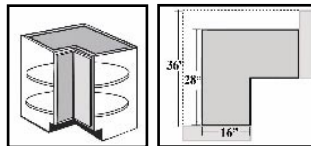

B_36LS 34 1/2" High X 36" Along Wall
• Two revolving shelves
Note: Cabinet must be installed 8" from wall