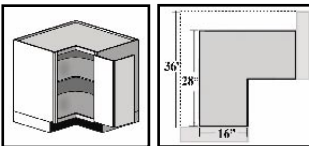

B_36CR 34 1/2" H X 36" Along Wall
• One bi-fold door
• One fixed shelf
Note: Cabinet must be installed 8" from wall